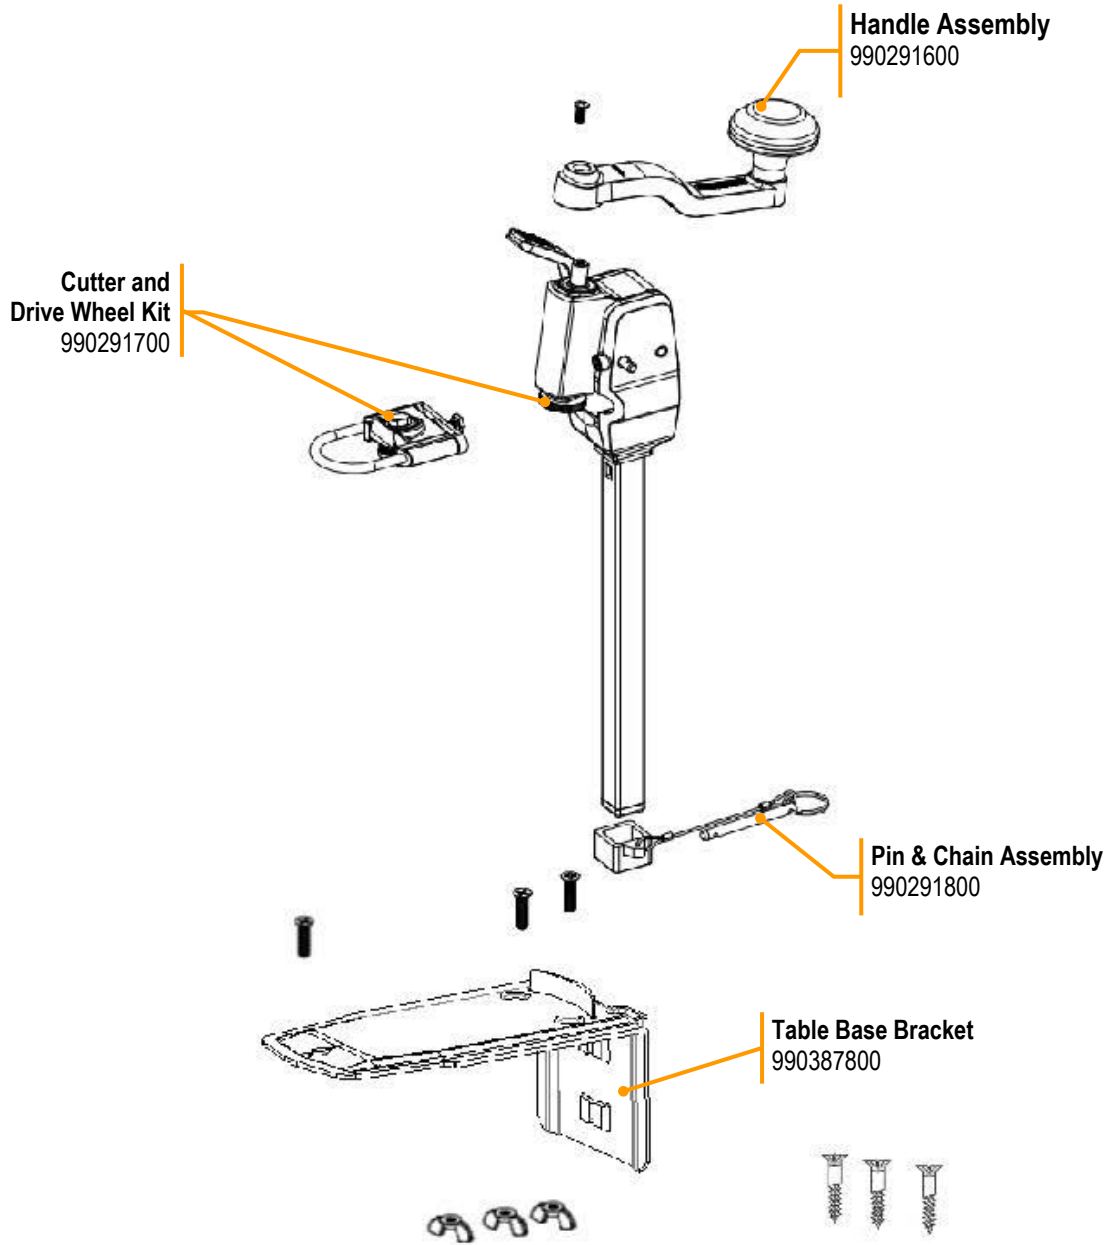

Parts and Accessories Diagram

Model HCO500

PROPRIETARY RIGHTS NOTICE This document and all information contained within it is the property of Hamilton Beach Brands, Inc. (HBB). It is confidential and proprietary and has been provided to you for a limited purpose. It must be returned or destroyed upon request. Disclosure, reproduction or use of this document and any information contained within it, in full or in part, for any purpose is forbidden without the prior written consent of HBB. No photographs may be taken of any article fabricated or assembled from this document without the prior written consent of HBB.

Replacement Parts

 Hamilton Beach 4421 Waterfront Drive Glen Allen, VA 23060	Revision Description:	Change Table Base Bracket to 990387800					
	Request Number:	DOC12190	Revision Date:	09/22/2021	Approved by:	DOC12190	
	Issue Code(s):		Page:	1 of 1	Document #:	540096700	Rev: