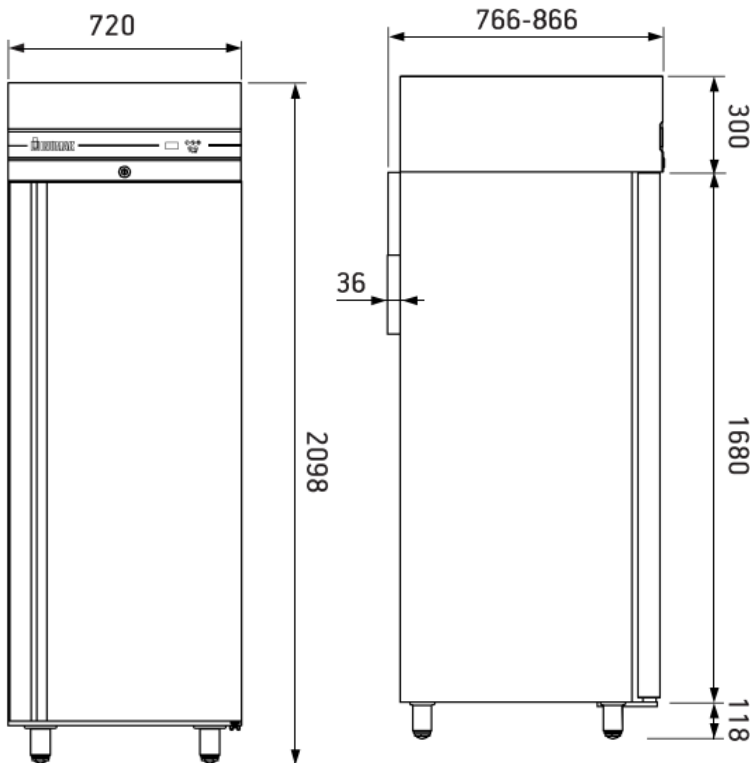

UFI1170SL

Slimline Single Door Upright Fridge

- 560L
- Stainless steel door
- European design and manufacture
- On castors
- Embedded controller
- Ambient temperature of 40°C
- Internal corners rounded for ease of cleaning
- Self-closing door
- Reversible doors
- R290 gas
- Operating temp -2°C to 8°C
- Supplied with 5 shelves per door
- Internal dimensions: 600 x 570 x 1550
- Manufacture code: CAP172/SL/AUS

Shown on legs,
supplied on castors

Castors will add
30mm to the height

Technical Specifications

Power: 0.45kW

Voltage: 240V

Dimensions: 720 x 768 x 2115mm

Weight: 135kg

Origin: Greece